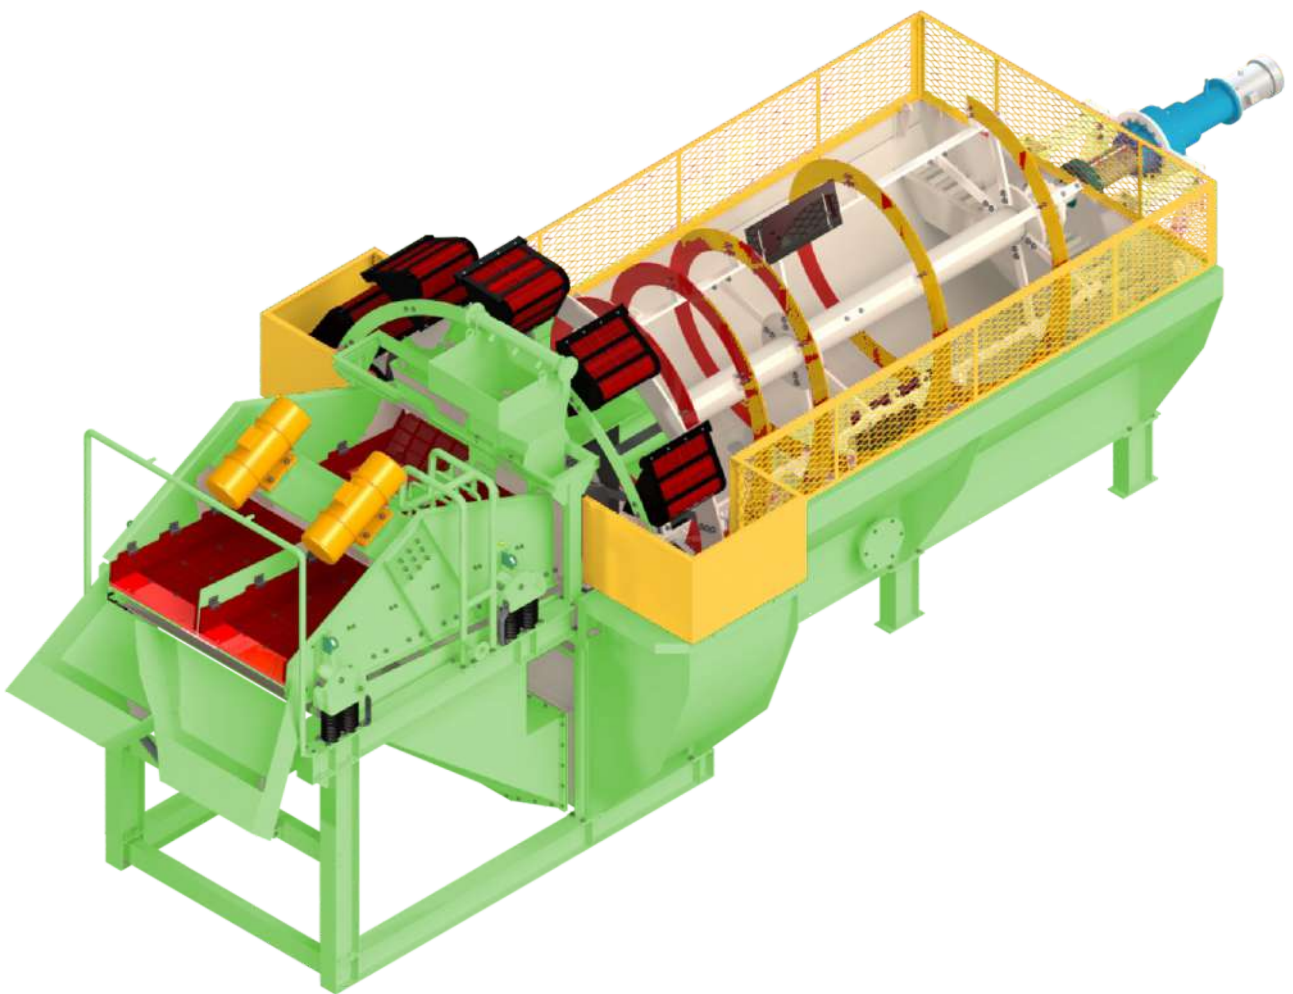

# ROCKTECH BUCKET DEWATERING CLASSIFIER

“Rock Revolution by Rocktech”

[www.rocktechengineers.com](http://www.rocktechengineers.com)

The ROCKTECH Bucket Dewatering Classifier series washing classifier is an equipment which gives better quality product than any other washing equipment. Effective and slow washing increases product quality.

The RTBDC series washing classifier have three variants according to their capacities. Even though it is a slow washing process, the product quality from dewatering screen gives best result. The slow running spirals with high capacity rotating buckets give improved productivity.

The RTBDC series washing classifier need less driving power for high productivity with minimum maintenance cost. Washing and dewatering gives best result than any other product screening. The preset period of settling time provide better quality products from The RTBDC series washing classifier.

The RTBDC series washing classifier is highly economical due to less power drives. High capacity gear box is used for speed reduction which makes a compact drive system. The dewatering screen drive is provided by two electric vibro motors that achieves high efficiency.